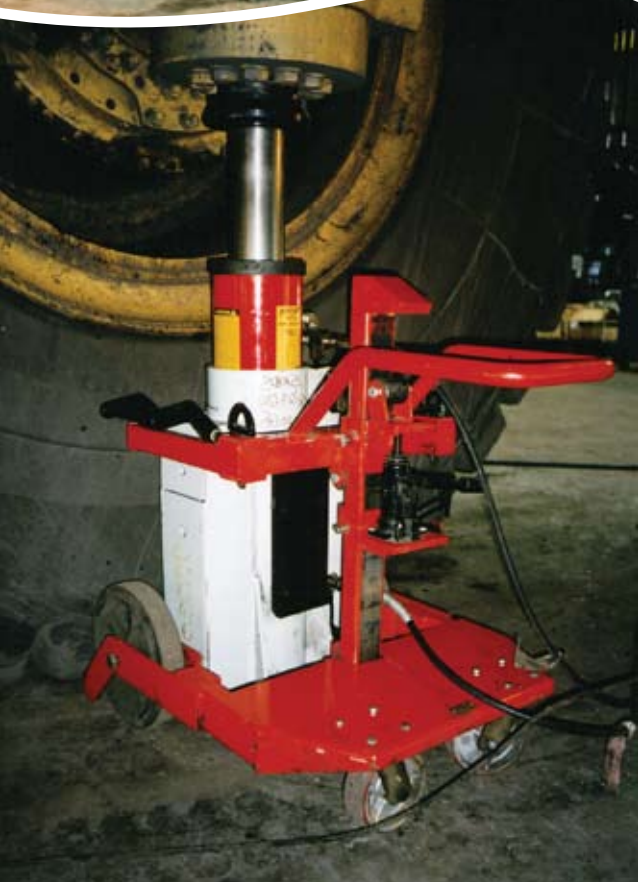

Part No. JCK-BD

The Bull Dog

A Lift Module Transporter

SAFETY

The proper capacity and height Lift Modules can be easily positioned under 'difficult to access' jacking points.

VERSATILITY

Bulldog can maneuver 60, 100, 120 and 175 Ton capacity Lift Modules.

VALUE

With the Modular Jack System you can lower your overall jacking cost by reducing the number of Lift Modules needed. **Ask us HOW!**

**GLOBAL MINING
P R O D U C T S**

Quality, Service, Value

Ph: 877.576.2855 | Fax: 877.576.2854